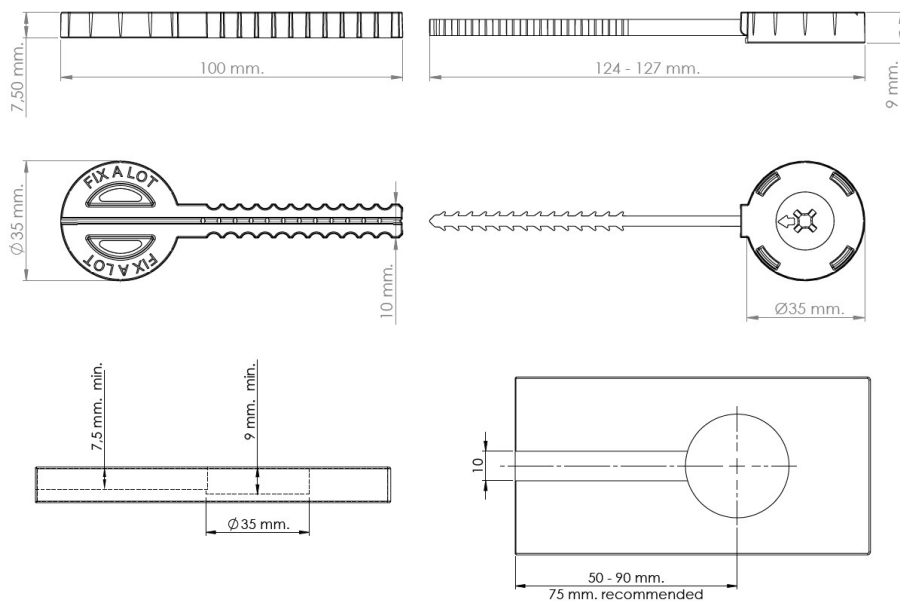

PRODUCT SHEET

Description:

Worktop Connector "Fix-A-Lot", $\varnothing 35 \times 127 \times 9$ mm, POM-Grey, 1 Set = 1 Male + 1 Female Part

Item number:

11.04.470-0

Units	Box	Carton	HS Code	Barcode
Set	100/10	1000	3926909790	 5704866494335